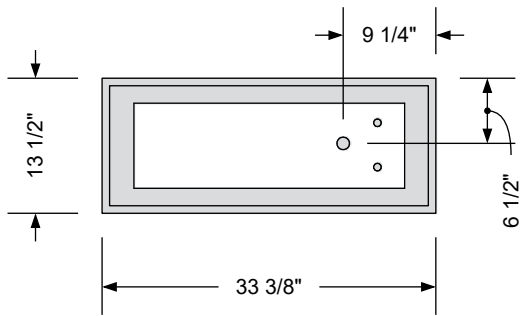

Back Wash Shuttle (BWS) Unit Installed In Front Of A Back Bar

Shown w/ QSE Seat & CB87 Shampoo Bow - Other Seat & Shampoo Bowl Options Are Available, But The Plumbing Details Remain The Same.

Quantity -

Finish Schedule -

- Face Color -
- Top Color -
- Toe Color -
- Reveal / Accent Color -
- Hardware -
- Interior -
- Other (Specify) -

Schematic Drawing

This **Schematic Drawing** is intended only for communicating Collin's understanding of our customer's needs and the overall appearance of the proposed item(s). Because this drawing does not contain important information such as quantities, finishes, or dimensions, it is not an Approval Drawing and does not require a signature. This drawing remains the property of Collins Manufacturing Company and must not be shared with any parties other than the ones named in the title block.

Shuttle Chases Are Used To Connect Adjuacent Backwash Shuttles, Hide The Connected Plumbing, & Maintain The Proper 32" Centers For The Chairs & Shampoo Bowls.