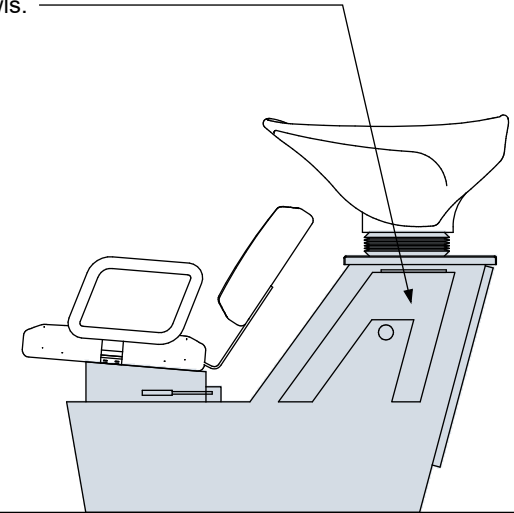

Back Wash Shuttle (BWS) Unit Installed In Front Of A Back Bar

Shown w/ QSE Seat & CB87 Shampoo Bow - Other Seat & Shampoo Bowl Options Are Available, But The Plumbing Details Remain The Same.

Shuttle Chases Are Used To Connect Adjacent Backwash Shuttles, Hide The Connected Plumbing, & Maintain The Proper 32" Centers For The Chairs & Shampoo Bowls.