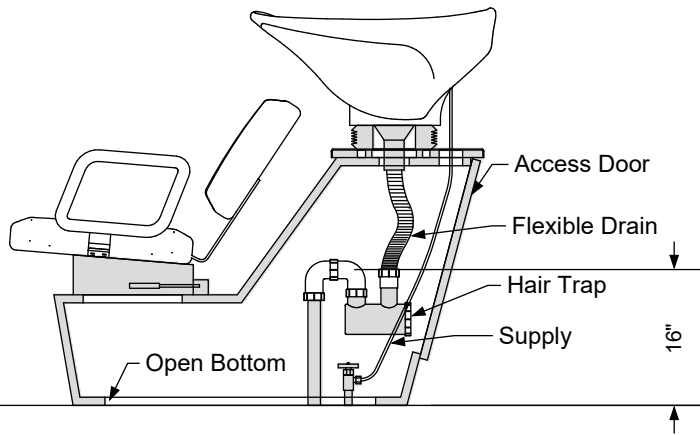

Add-On Shuttle (AOS) Unit Installed Against The Wall

Shown w/ QSE Seat & CB87 Shampoo Bow - Other Seat & Shampoo Bowl Options Are Available, But The Plumbing Details Remain The Same.

Add-On Shuttle (AOS) Unit Installed In Front Of A Bulkhead

Shown w/ QSE Seat & CB87 Shampoo Bow - Other Seat & Shampoo Bowl Options Are Available, But The Plumbing Details Remain The Same.

Quantity -

Finish Schedule -

- Face Color -
- Top Color -
- Toe Color -
- Reveal / Accent Color -
- Hardware -
- Interior -
- Other (Specify) -

Back Wash Shuttle (BWS) Unit Installed In Front Of A Back Bar

Shown w/ QSE Seat & CB87 Shampoo Bow - Other Seat & Shampoo Bowl Options Are Available, But The Plumbing Details Remain The Same.

Shuttle Chases Are Used To Connect Adjacent Backwash Shuttles, Hide The Connected Plumbing, & Maintain The Proper 32" Centers For The Chairs & Shampoo Bowls.