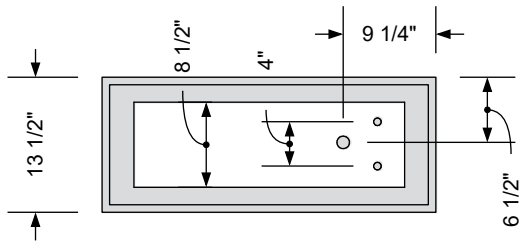

Back Wash Shuttle (BWS) Unit Installed In Front Of A Back Bar

Shown w/ QSE Seat & CB87 Shampoo Bow - Other Seat & Shampoo Bowl Options Are Available, But The Plumbing Details Remain The Same.

Shuttle Chases Are Used To Connect Adjacent Backwash Shuttles, Hide The Connected Plumbing, & Maintain The Proper 32" Centers For The Chairs & Shampoo Bowls.

Back Wash Shuttle Chase (BWSC) Details

Shown w/ QSE Seat & CB87 Shampoo Bow - Other Seat & Shampoo Bowl Options Are Available, But The Plumbing Details Remain The Same.

Quantity -

Finish Schedule -

- Face Color -
- Top Color -
- Toe Color -
- Reveal / Accent Color -
- Hardware -
- Interior -
- Other (Specify) -

Schematic Drawing

This **Schematic Drawing** is intended only for communicating Collin's understanding of our customer's needs and the overall appearance of the proposed item(s). Because this drawing does not contain important information such as quantities, finishes, or dimensions, it is not an Approval Drawing and does not require a signature. This drawing remains the property of Collins Manufacturing Company and must not be shared with any parties other than the ones named in the title block.

		Collins	
		2000 Bowser Road Cookeville, TN 38506	
Title:			
Shuttle Plumbing Details			
Size:	Quotation or Sales Order Number:	Drawn By:	
NTS	Shuttle Plumbing Details	MRB	
Prepared Date:	Revision Date:	Revision Number:	Sheet:
11/11/16	10/30/18	Rev #1	2 of 3