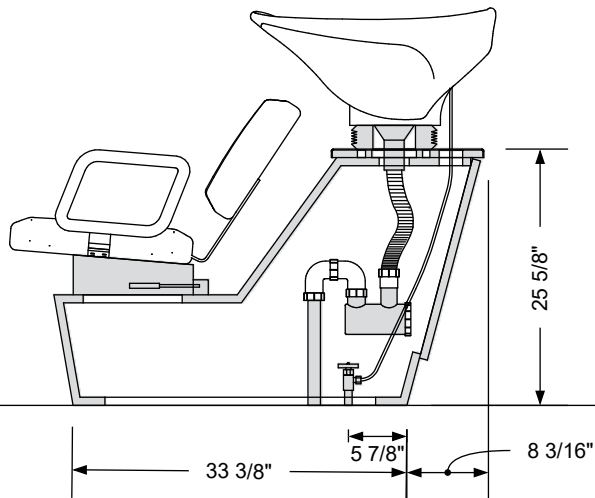

Back Wash Shuttle (BWS) Unit Installed In Front Of A Back Bar

Shown w/ QSE Seat & CB87 Shampoo Bow - Other Seat & Shampoo Bowl Options Are Available, But The Plumbing Details Remain The Same.

Quantity -

Finish Schedule -

- Face Color -
- Top Color -
- Toe Color -
- Reveal / Accent Color -
- Hardware -
- Interior -
- Other (Specify) -

Schematic Drawing

This **Schematic Drawing** is intended only for communicating Collin's understanding of our customer's needs and the overall appearance of the proposed item(s). Because this drawing does not contain important information such as quantities, finishes, or dimensions, it is not an Approval Drawing and does not require a signature. This drawing remains the property of Collins Manufacturing Company and must not be shared with any parties other than the ones named in the title block.

Shuttle Chases Are Used To Connect Adjuacent Backwash Shuttles, Hide The Connected Plumbing, & Maintain The Proper 32" Centers For The Chairs & Shampoo Bowls.